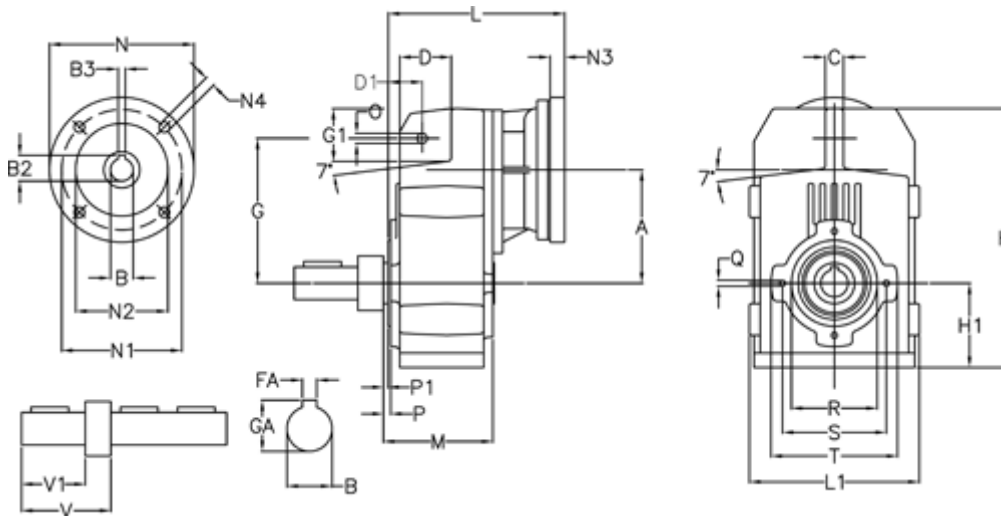

Article number: 29560553051230

Description: Shaft mounted gear
A514R-530,5-P80B5

Measures

A = 211.30	FA = 14	M = 163.0	Q = M12x19
B = 50	G = 278	N = 200	R = 180
B1 = 19	G1 = 105.5	N1 = 165	S = 215
B2 = 21.8	GA = 53.5	N2 = 130	T = 250
B3 = 6	H = 479.0	N4 = M10x20	V = 146.5
C = 20	H1 = 144.0	O = 22	V1 = 100
D = 93.5	L = 359.0	P = 8.5	
D1 = 65.0	L1 = 273	P1 = 4.5	